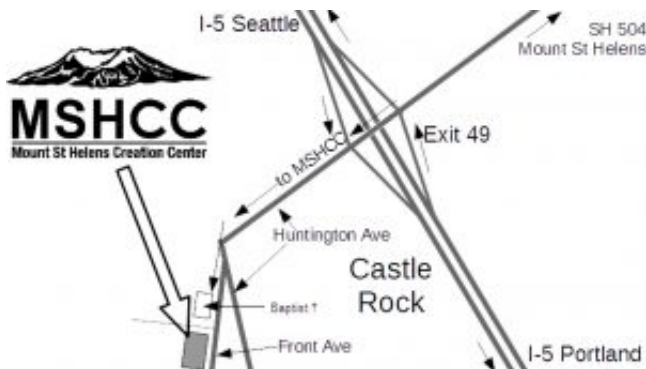

## Visit

by Paul Taylor - Tuesday, September 30, 2014

<http://www.mshcreationcenter.org/7ws1/visit/>

Find out about getting on to one of our tours!

[Book a Tour!](#)

We would like to extend a warm welcome to you, when you visit our museum. The **Mount St Helens Creation Center** is easy to find: here are the directions: - leave I-5 at junction 49, then follow signs to Castle Rock, and the Creation Center is downtown at 147 Front Ave NW. For greater detail, follow this [link](#).